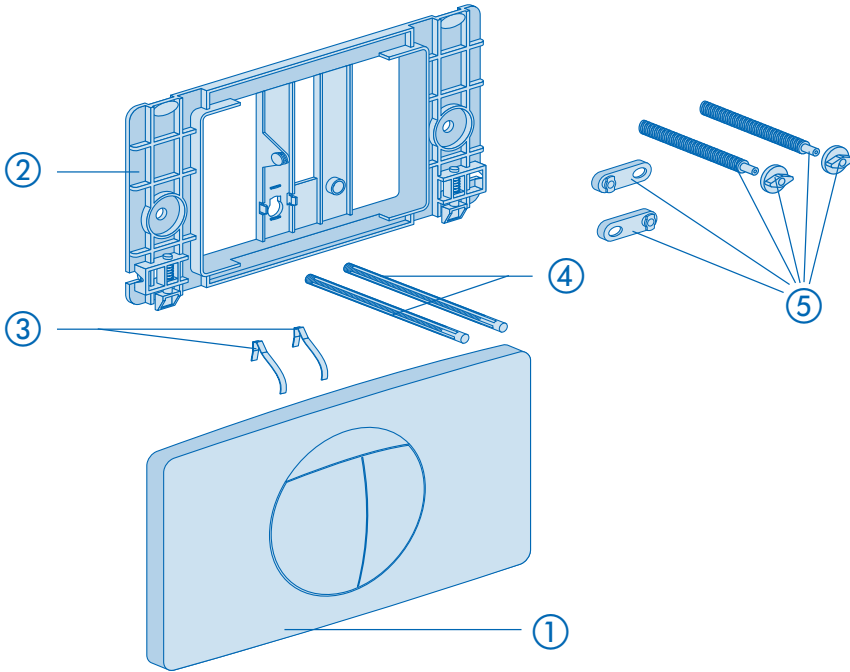

2.3. Spare parts - SANIT operating plate for dual flush (Code-No. 16.018.**..0000)

No.	Name	Code-No.		Recommended Price/€	
		alpin white	Basic colours	alpin white	Basic colours
1	Push buttons with actuator frame	03.126.01..0000	03.126.**..0000		
2	Actuator support bracket		01.019.00..0000		
3	Flat spring (2 pcs.)		03.127.00..0000		
4	Actuating bolts (pair)		01.090.00..0000		
5	Fastening set		01.020.00..0000		