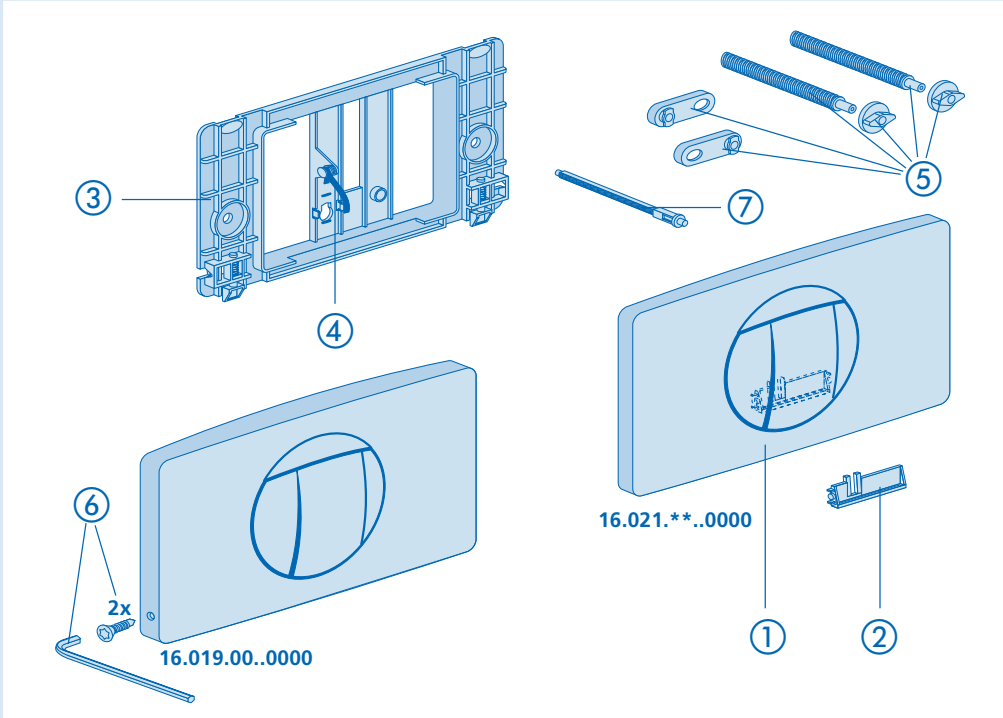

2.3. Spare parts - SANIT operating plate for start/stop flush
(Code-No. 16.019.00..0000, 16.021...0000)**

No.	Name	Code-No.		Recommended Price/€	
		alpin white	Basic colours	alpin white	Basic colours
1	Push button with actuator frame	03.124.01..0000	03.124.**..0000		
2	Actuating bolt support		02.999.00..0000		
3	Actuator support bracket		03.125.00..0000		
4	Flat spring		02.740.00..0000		
5	Fastening set		01.020.00..0000		
6	Security screw and allen key		03.130.00..0000		
7	Actuating bolt		02.396.00..0000		