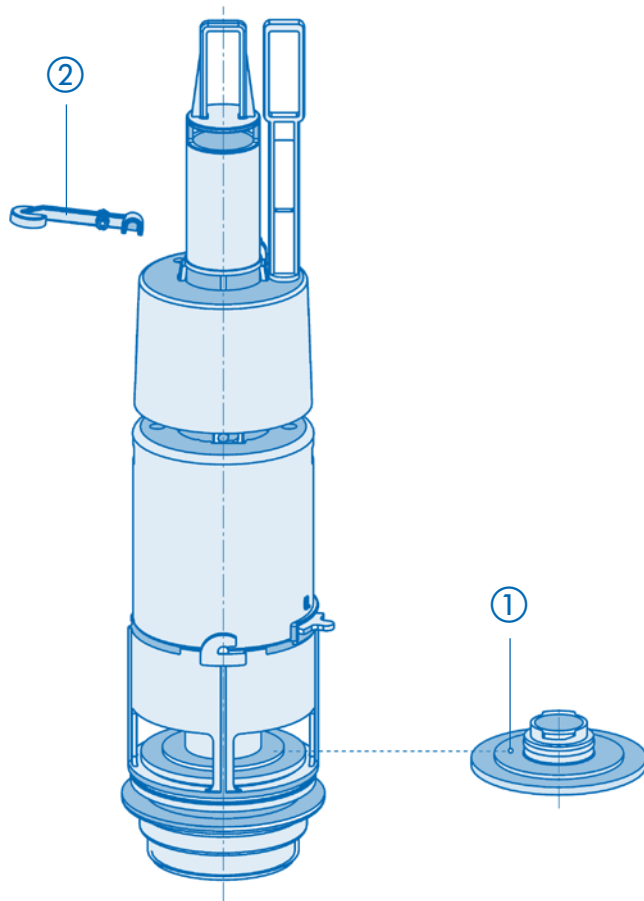

1.6. Spare parts - Flush valve for cistern 951, 961-2V and 961C-2V

No.	Name	Code-No.	Recommended Price/€
1	Sealing piece	01.086.00..0000	
2	Controlling flap	01.087.00..0000	