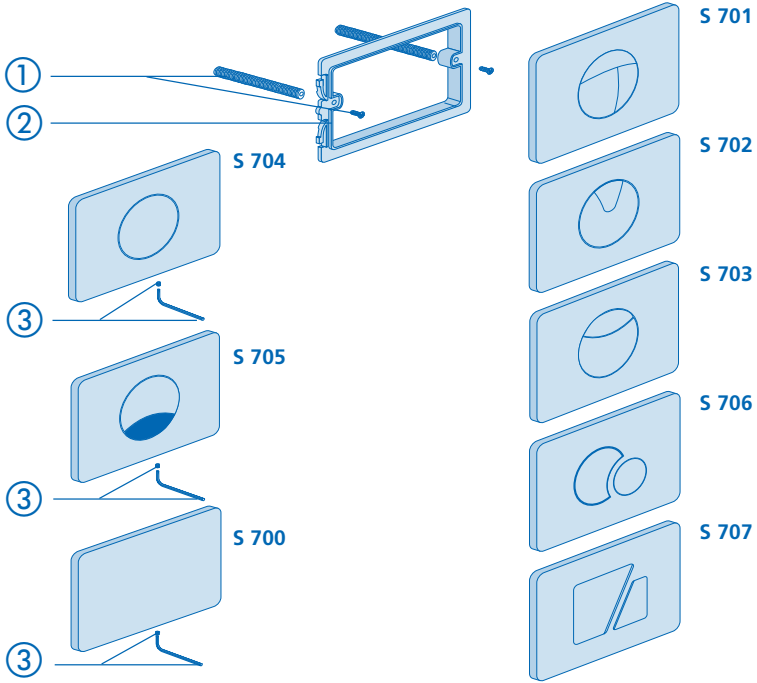

2.3. Spare parts - SANIT operating plate design line S 700

No.	Name	Code-No.	Recommended Price/€
1	Quick fixation bolts (pairs)	01.231.00..0000	
2	Actuator support bracket	02.991.00..0000	
3	Security screw and allen key	03.104.00..0000	