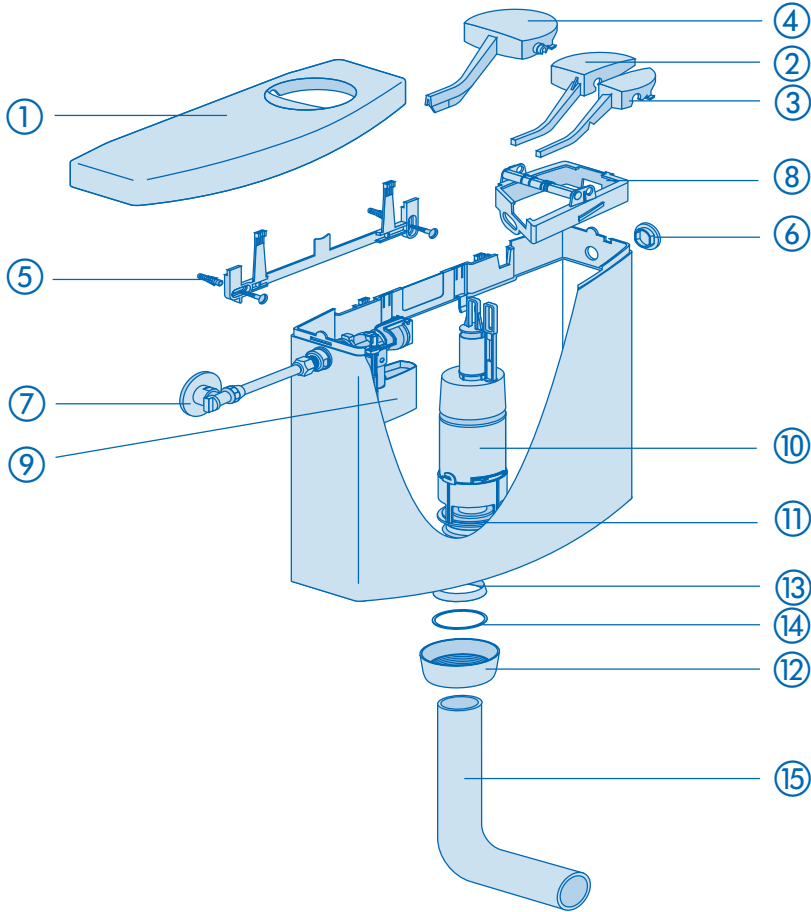

## 1.6. Spare parts - SANIT flushing cistern 951

| No. | Name                           | Code-No.        |                 | Recommended Price/€ |               |
|-----|--------------------------------|-----------------|-----------------|---------------------|---------------|
|     |                                | alpin white     | Basic colours   | alpin white         | Basic colours |
| 1   | Cover                          | 02.613.01..0000 | 02.613.**..0000 |                     |               |
| 2   | Big actuator (dual flush)      | 02.614.01..0000 | 02.614.**..0000 |                     |               |
| 3   | Small actuator (dual flush)    | 02.615.01..0000 | 02.615.**..0000 |                     |               |
| 4   | Actuator start/stop            | 02.616.01..0000 | 02.616.**..0000 |                     |               |
| 5   | Clamp                          | 01.419.00..0000 |                 |                     |               |
| 6   | Cap                            | 02.212.01..0000 | 02.212.**..0000 |                     |               |
| 7   | Angle valve 1/2"               | 01.984.00..0000 |                 |                     |               |
| 8   | Support                        | 01.975.00..0000 |                 |                     |               |
| 9   | Float valve 510                | 25.001.00..0000 |                 |                     |               |
| 10  | Flush valve                    | 01.974.00..0000 |                 |                     |               |
| 11  | Seal Ø 31 x Ø 64 x 2.8         | 02.754.00..0000 |                 |                     |               |
| 12  | Cup nut 2"                     | 02.203.01..0000 | 02.203.**..0000 |                     |               |
| 13  | Conical ring                   | 02.077.00..0000 |                 |                     |               |
| 14  | Sliding ring Ø 57 x Ø 51 x 0.6 | 02.218.00..0000 |                 |                     |               |
| 15  | Flush pipe bend                | 02.168.01..0000 | 02.168.**..0000 |                     |               |