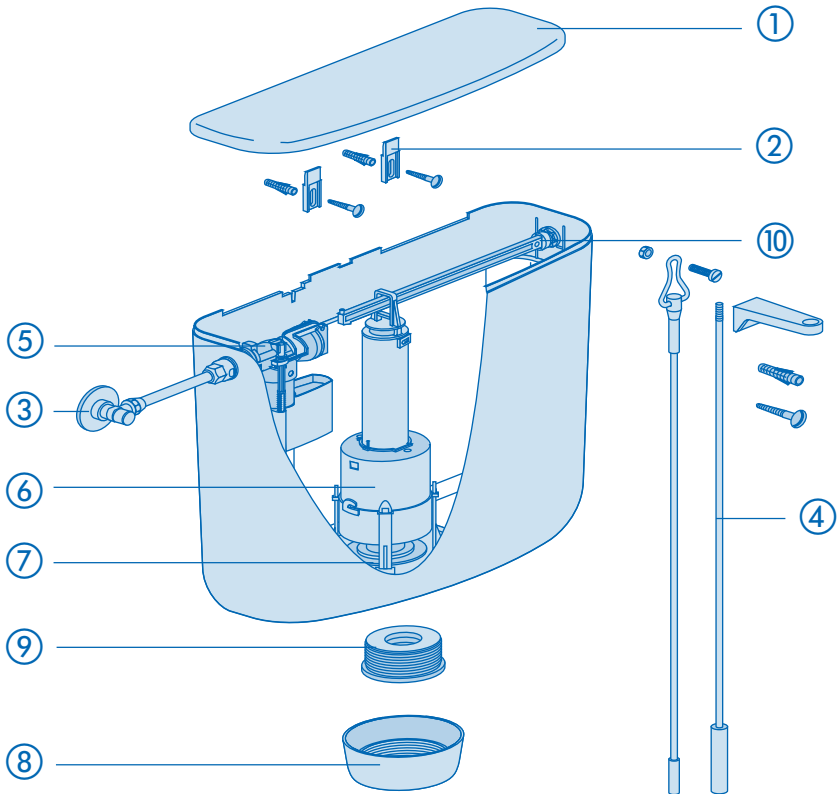

1.6. Spare parts - SANIT flushing cistern 930/45

No.	Name	Code-No. alpin white	Recommended Price/€ alpin white
1	Cover	02.577.01..0000	
2	Eye (in pairs)	02.084.00..0000	
3	Angle valve 1/2"	01.269.00..0000	
4	Pull stick	02.410.00..0000	
5	Float valve 510	25.001.00..0000	
6	Flush valve	01.217.00..0000	
7	Seal Ø 31 x Ø 64 x 2.8	02.754.00..0000	
8	Cup nut 2"	02.087.01..0000	
9	Rubber sleeve	02.622.00..0000	
10	Actuation lever	01.490.01..0000	